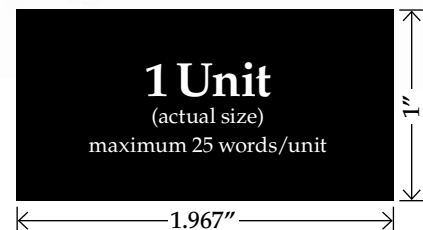

E-mail to: aldo.russo@marketingmag.rogers.com

Cancellations: must be received Monday (material deadline date) by 12:00 pm in writing

Rates

Black & White	\$160/unit
1 Colour	190/unit
4 Colour	215/unit

All rates are net

Sizes

VERTICAL OPTIONS	HORIZONTAL OPTIONS
1 unit tall = 1.000"	1 unit wide = 1.967"
2 units tall = 2.212"	2 units wide = 4.144"
3 units tall = 3.424"	3 units wide = 6.321"
4 units tall = 4.635"	4 units wide = 8.498"
5 units tall = 5.847"	
6 units tall = 7.061"	
7 units tall = 8.273"	
8 units tall = 9.483"	

Size	Measurement (W x H)	4C	BW
Full page	9" x 11.625"	\$5,600	\$4,630
1/2 page – horizontal	8.125" x 5.25"	3,258	2,770
1/2 page – vertical	4" x 10.75"	3,258	2,770
1/3 page – horizontal	8.125" x 3.50"	2,425	1,780
1/3 page – vertical	2.625" x 10.75"	2,425	1,780
1/4 page – horizontal	8.125" x 2.5"	2,100	1,535
1/4 page – square	4" x 5.25"	2,100	1,535
1/4 page – vertical	1.875" x 10.75"	2,100	1,535